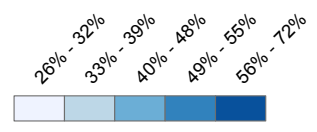

Percent of Workers Commuting from Outer Dane County to City of Madison: 2011

Source: U.S. Census Bureau, LODES7 (2011), TIGER 2010.

Prepared by staff to the:
 Madison Area
T.P.B.
 Transportation Planning Board
 A Metropolitan Planning Organization (MPO)
 Date: 9/17/2013