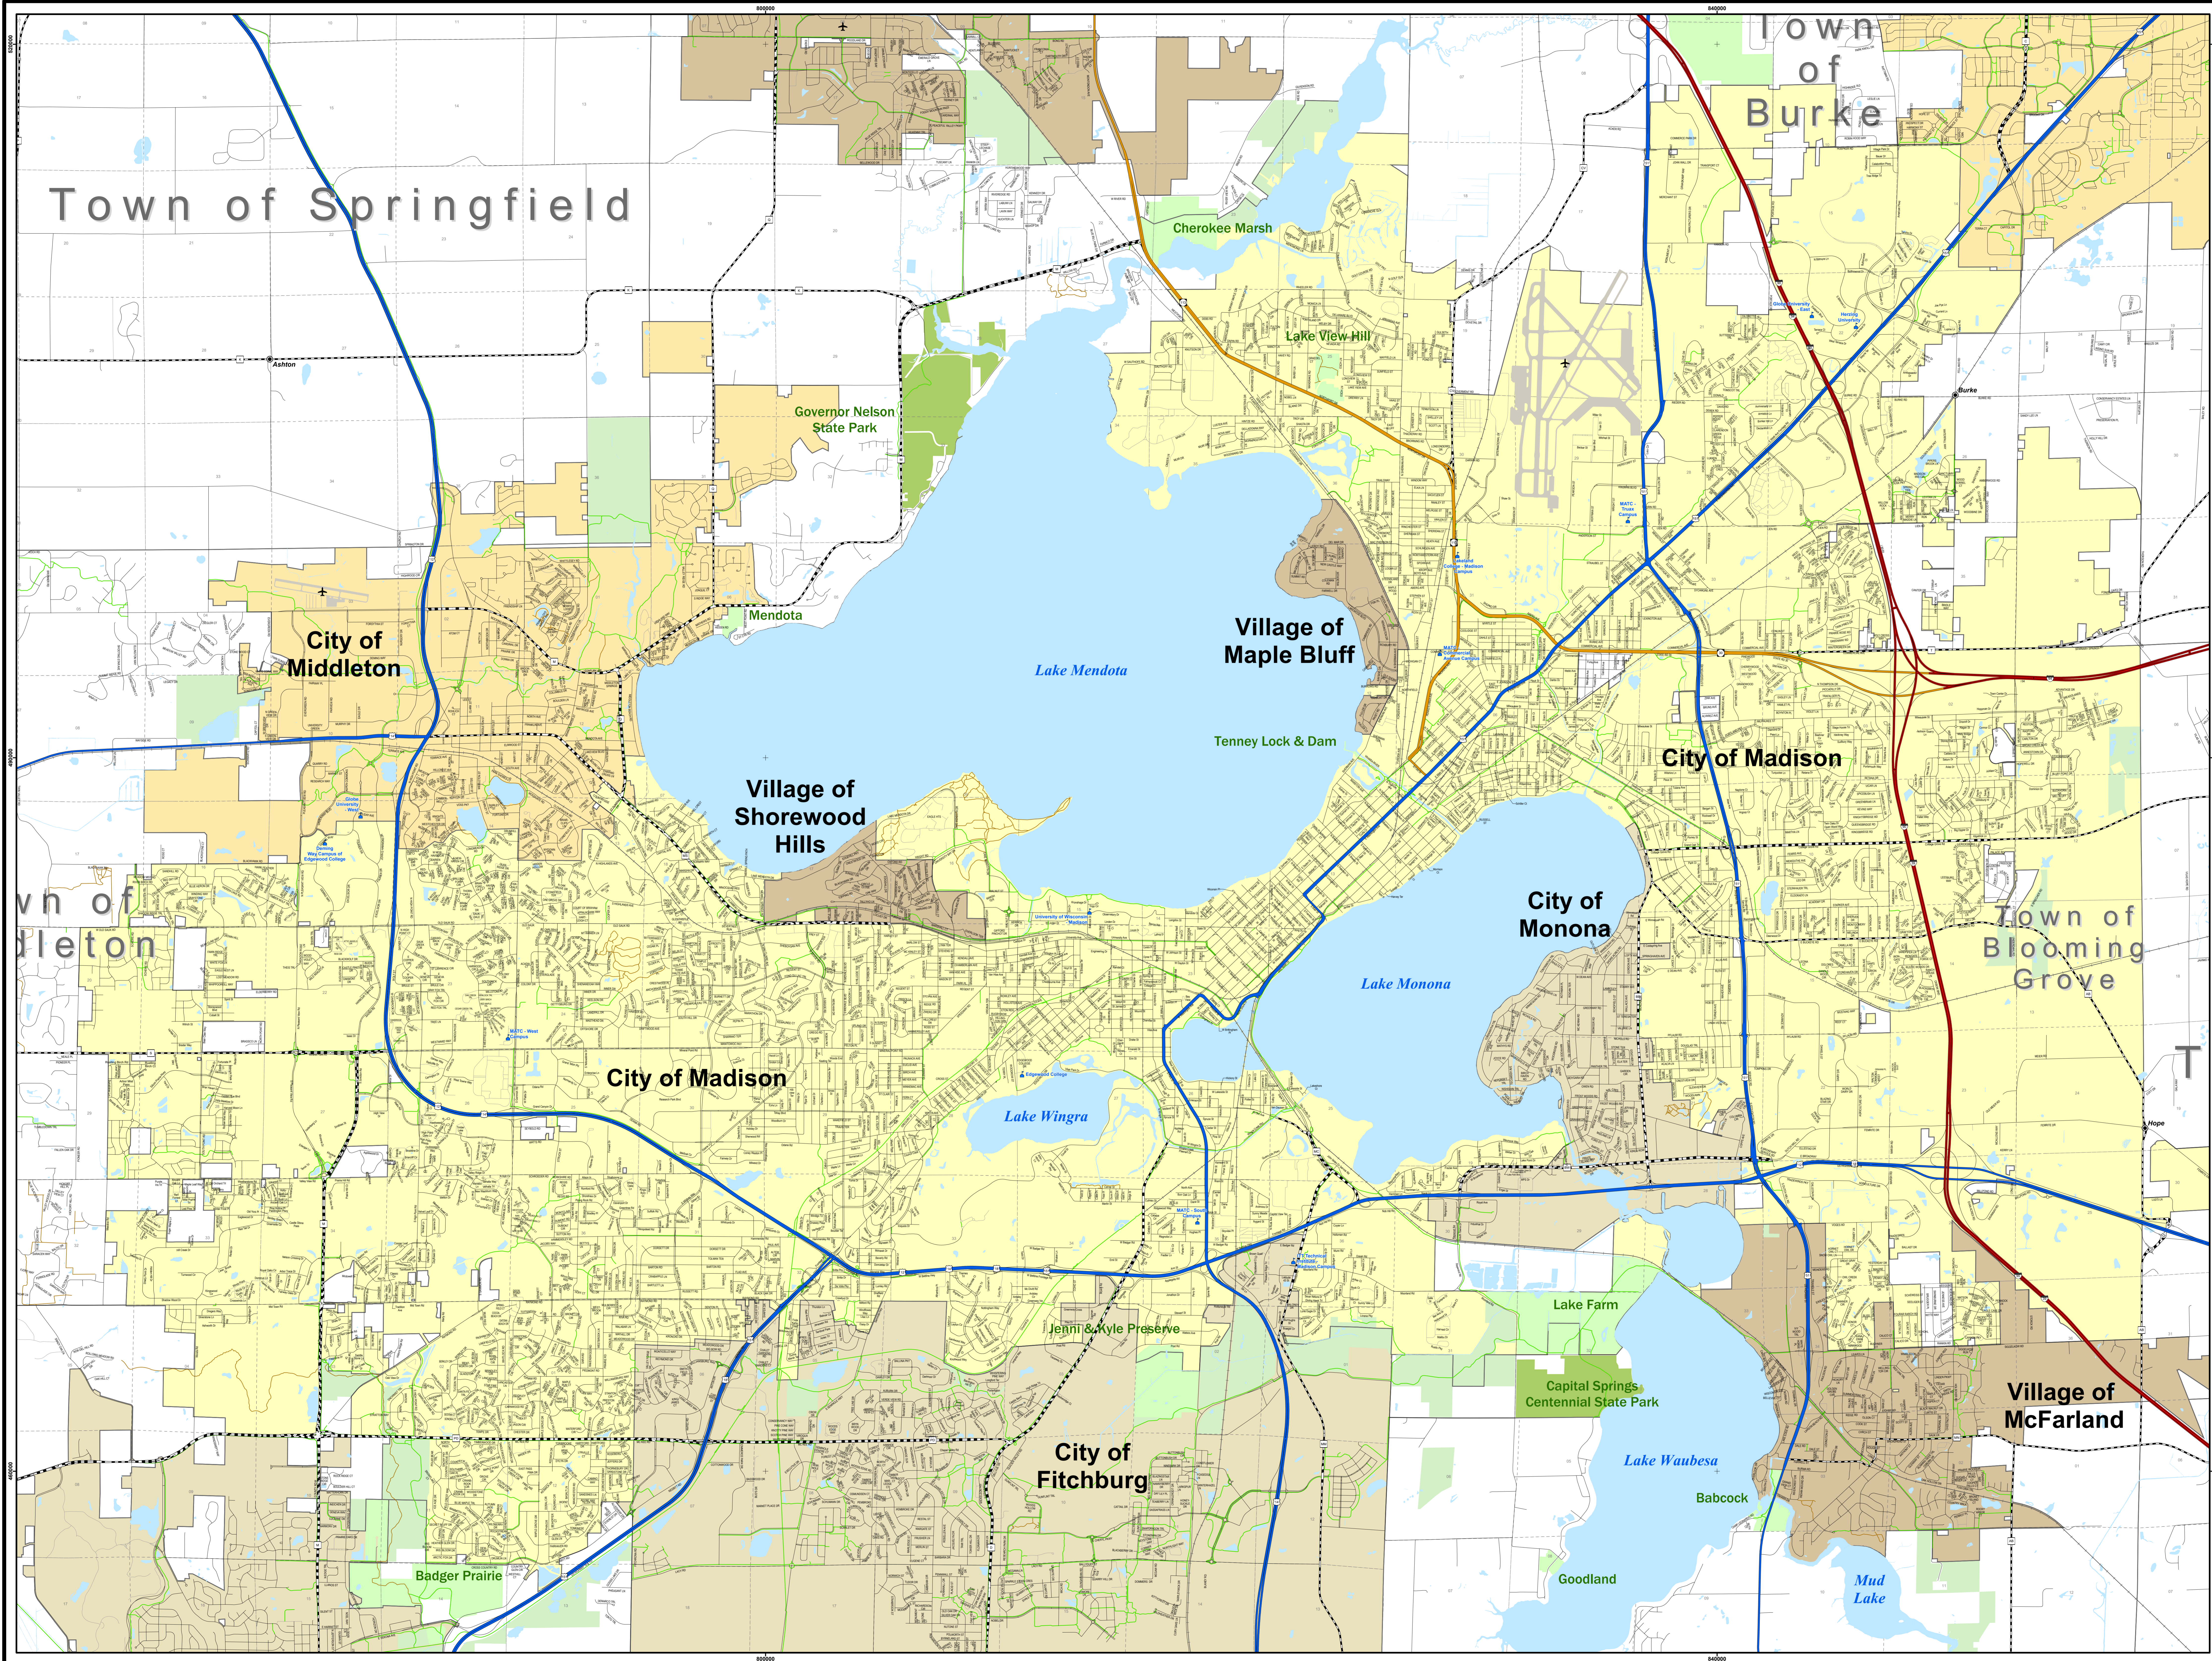

Madison Area

Dane County, Wisconsin

- University or College
- Airports
- Hamlets
- Interstate Highway
- US Highway
- State Highway
- County Highway
- Local Road
- Named Private Road
- Bike Path / Cycle Track
- Hiking Trail
- Perennial Stream
- Intermittent Stream
- Constructed Drainage
- Water Body
- Recreation Park
- Natural Resource Area
- State Park
- City of the Second Class
- City of the Third Class
- City of the Fourth Class
- Village
- Town